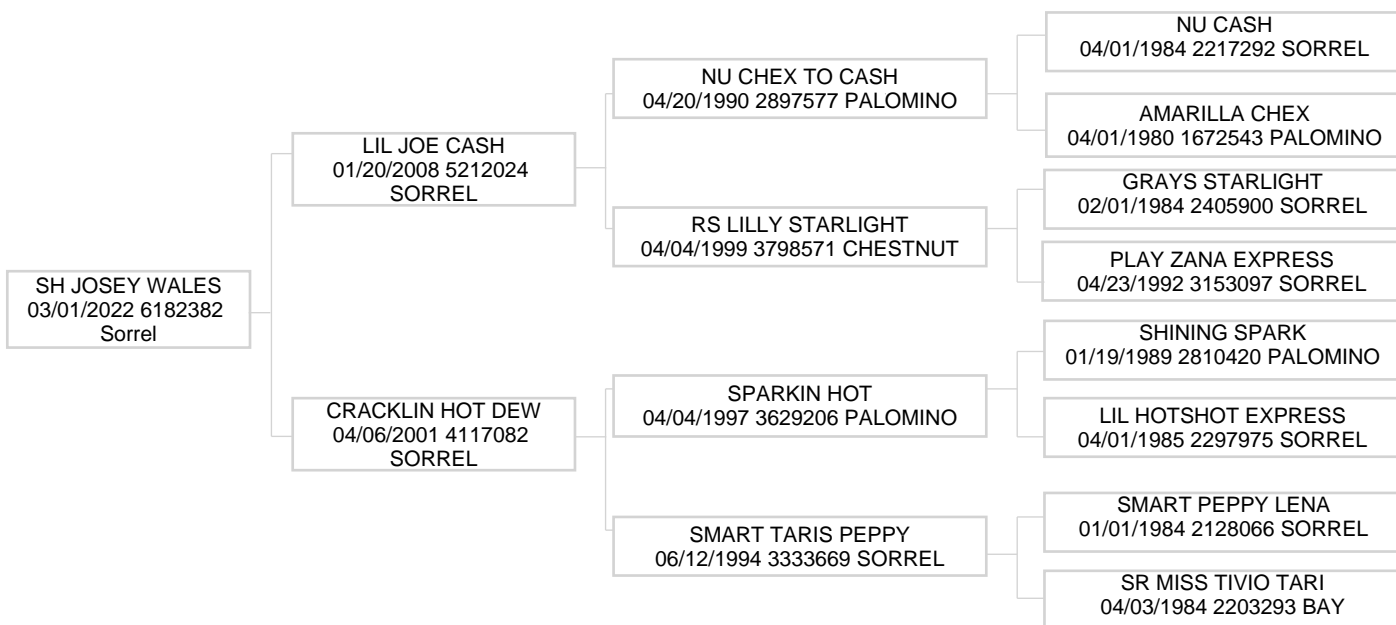

SH JOSEY WALES, 6182382

Sorrel mare foaled in North Dakota on 03/01/2022

Horse Details:

Sire: LIL JOE CASH, 5212024
 Dam: CRACKLIN HOT DEW, 4117082

Maternal Grand sire: SPARKIN HOT (3629206)

Produced by: Transported Semen

Additional Information:
 Transported Semen

Genetic Testing Results:
 Genetic Typed
 Parentage Verified

Breeder: GENE CHARLES VANDEBERG
 EPPING, ND

Owner: GENE CHARLES VANDEBERG
 EPPING, ND

CURRENT OWNER : GENE CHARLES VANDEBERG
 EPPING ND